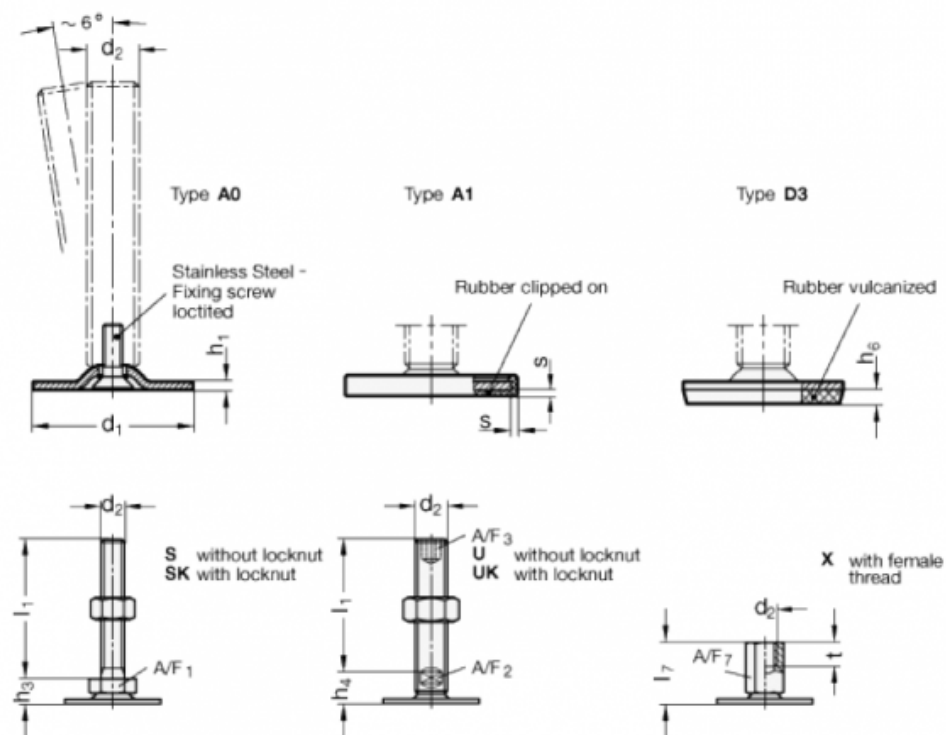

# Data Sheet

Article number: 204080M1050A1S

Description: E+G levelling foot

GN 40-80-M10-50-A1-S

Note: S Without nut, External hexagon at the bottom

## Measures

A/F1	=	17
d1	=	80
d2	=	M10
h1	=	3
h3	=	12
h6	=	
l1	=	50
s	=	2